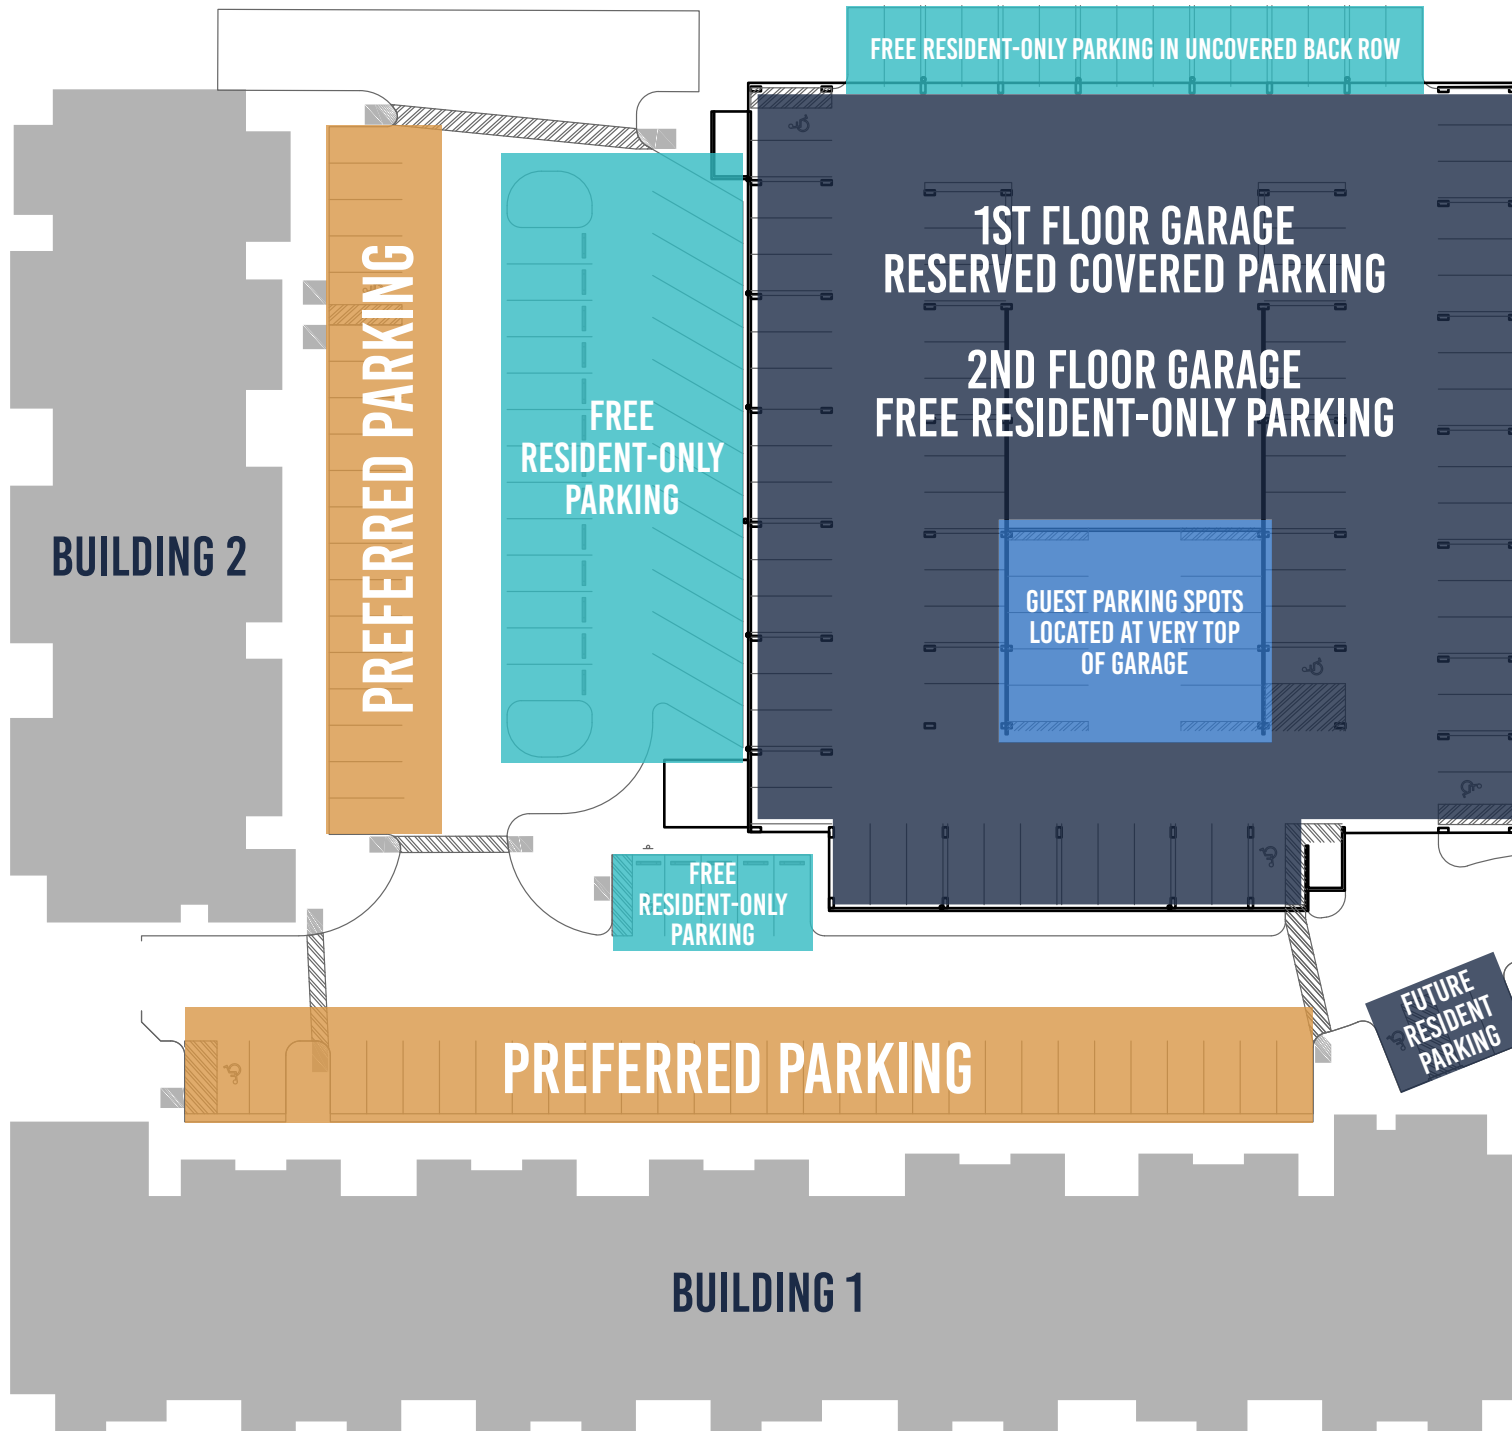

PARKING MAP

GENERAL PKWY

TOWING ENFORCED BY
BDS TOWING
(979) 218-3862